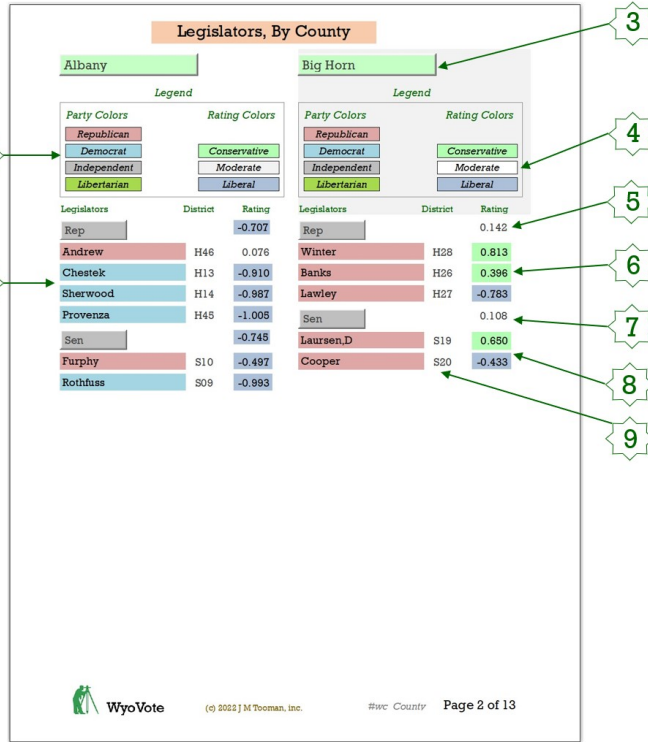

### Legend

Party Colors	Rating Colors
Republican	Conservative
Democrat	Moderate
Independent	Liberal
Libertarian	

Legislators	District	Rating
Rep		0.539
Neiman	H01	0.539
Sen		-0.533
Driskill	S01	-0.533

## Report Explanation

- 1 **Party Colors**  
Each Legislator is boxed in by the color of their respective parties.
- 2 **Last Name:**  
This column has two types of information:
  - Legislator Last Name
  - Political Party
 The Legend shows the party name and colors.
- 3 **County**
- 4 **Rating Colors**  
Legislator's overall rating position
- 5 **Average Rating - House**  
Average rating of Representatives in the committee
- 6 **Representative Rating**
- 7 **Average Rating - Senate**  
Average rating of Senators in the committee
- 8 **Senator Rating**
- 9 **Legislator's District**

Note:

The Report Explanation applies equally for all individual counties; the information is different for each county but the report format applies to all.